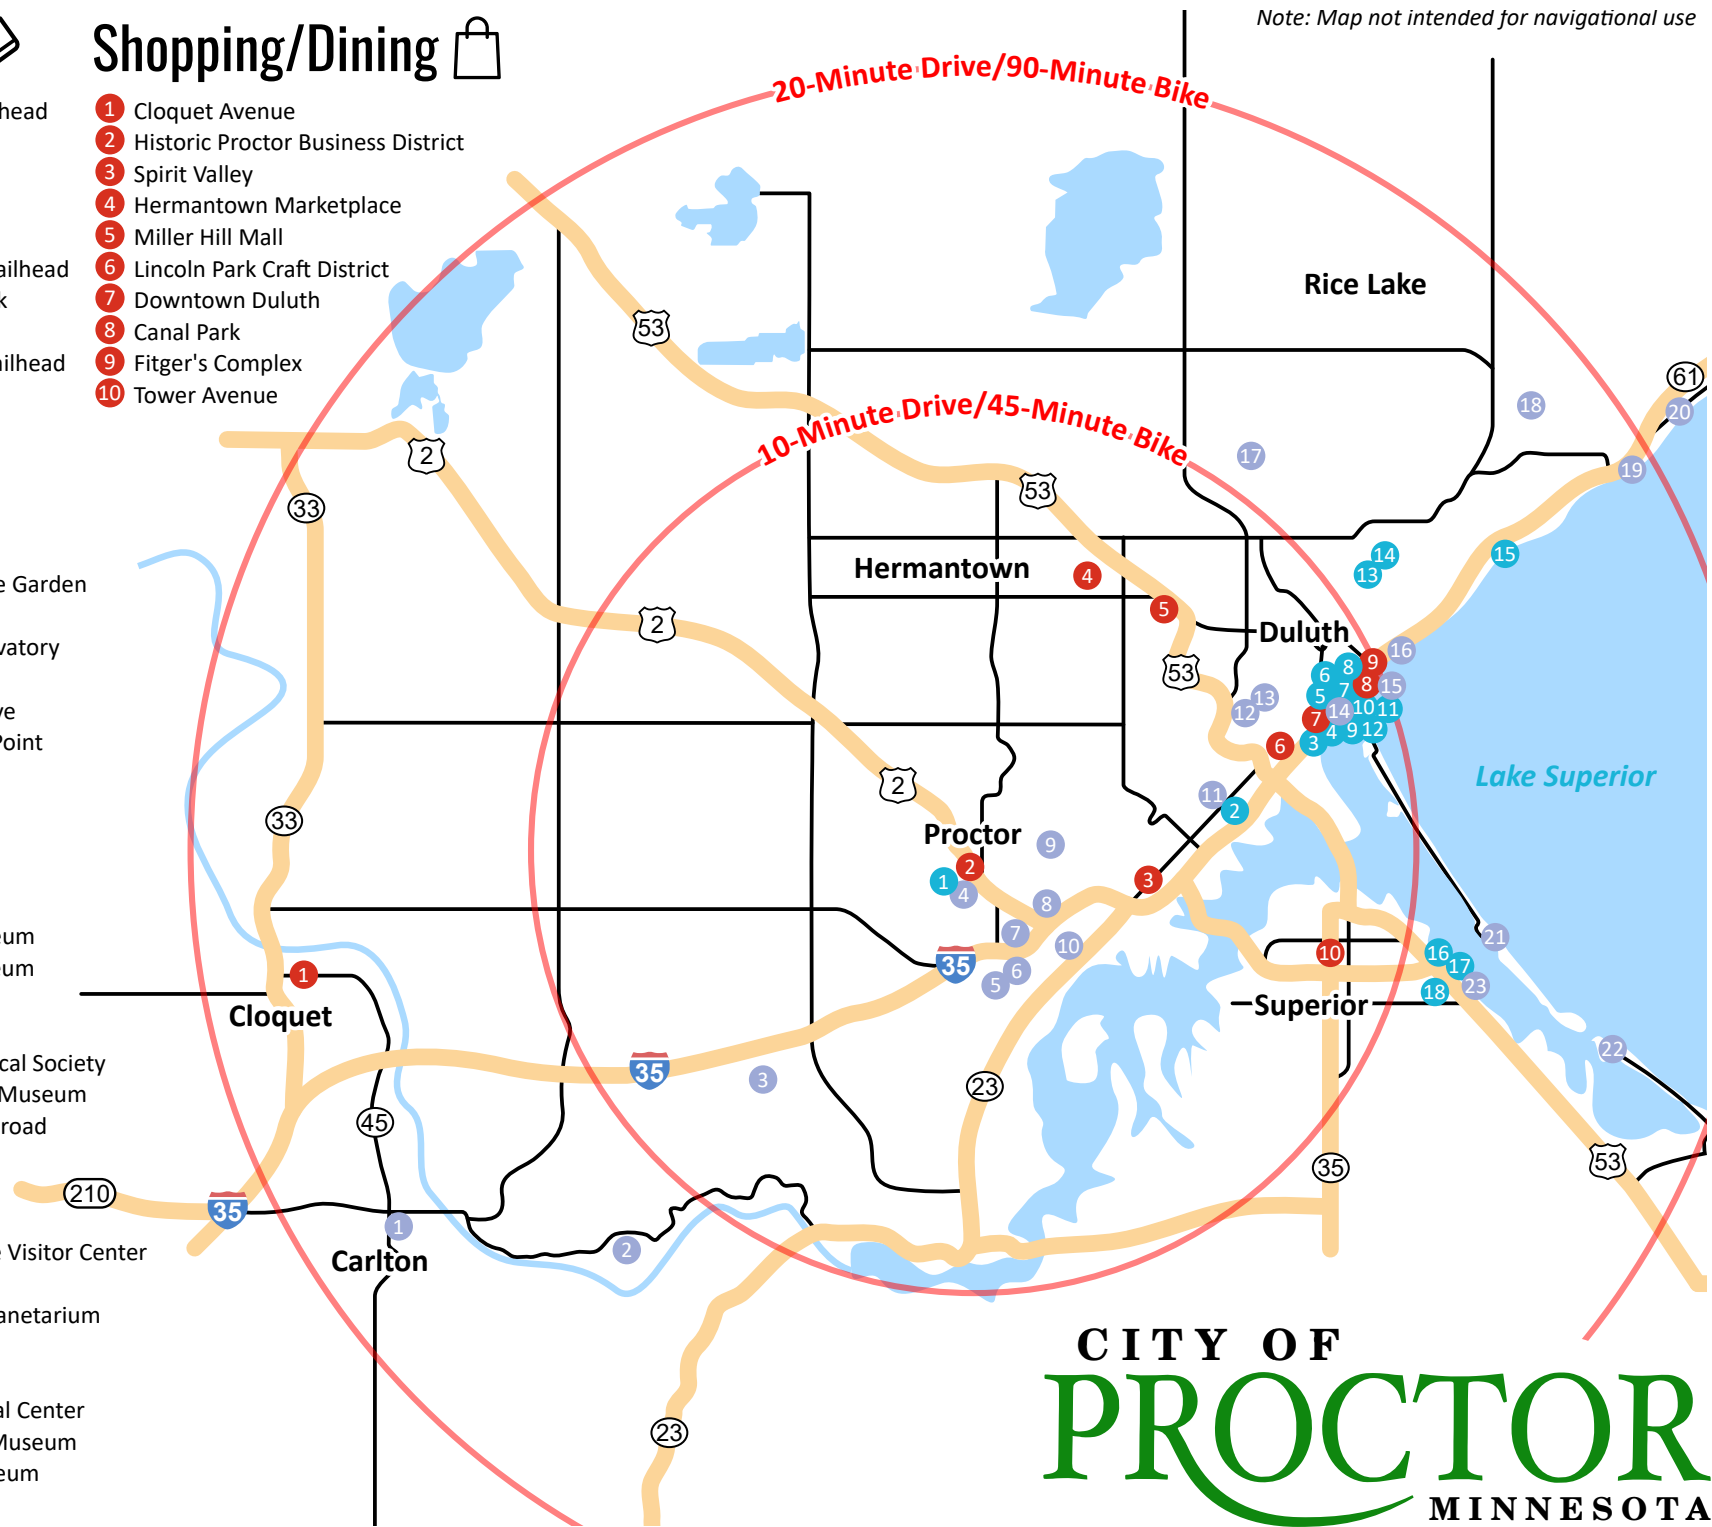

Recreation

- 1 Munger State Trail Trailhead
- 2 Jay Cooke State Park
- 3 Buffalo House Complex
- 4 Proctor Golf Course
- 5 Spirit Mountain
- 6 Duluth Traverse Trail Trailhead
- 7 Thompson Hill Overlook
- 8 Skyline Parkway
- 9 Superior Hiking Trail Trailhead
- 10 Lake Superior Zoo
- 11 Cross City Trail
- 12 Enger Park Golf Course
- 13 Enger Park & Tower
- 14 Playfront Park
- 15 Duluth Lakewalk
- 16 Leif Erikson Park & Rose Garden
- 17 Hartley Nature Center
- 18 Hawk Ridge Bird Observatory
- 19 Brighton Beach Park
- 20 North Shore Scenic Drive
- 21 Park Point/Minnesota Point
- 22 Wisconsin Point
- 23 Barker's Island

Shopping/Dining

- 1 Cloquet Avenue
- 2 Historic Proctor Business District
- 3 Spirit Valley
- 4 Hermantown Marketplace
- 5 Miller Hill Mall
- 6 Lincoln Park Craft District
- 7 Downtown Duluth
- 8 Canal Park
- 9 Fitger's Complex
- 10 Tower Avenue

Culture

- 1 Proctor Historical Museum
- 2 Duluth Children's Museum
- 3 Bayfront Festival Park
- 4 Great Lakes Aquarium
- 5 St. Louis County Historical Society
- 6 Lake Superior Railroad Museum
- 7 North Shore Scenic Railroad
- 8 NorShor Theatre
- 9 Amsoil Arena/DECC
- 10 S.S. William A. Irvin
- 11 Lake Superior Maritime Visitor Center
- 12 Aerial Lift Bridge
- 13 Marshall W. Alworth Planetarium
- 14 Tweed Museum of Art
- 15 Glensheen Mansion
- 16 Bong Veterans Historical Center
- 17 S.S. Meteor Maritime Museum
- 18 Fairlawn Mansion Museum

Note: Map not intended for navigational use

CITY OF
PROCTOR
MINNESOTA