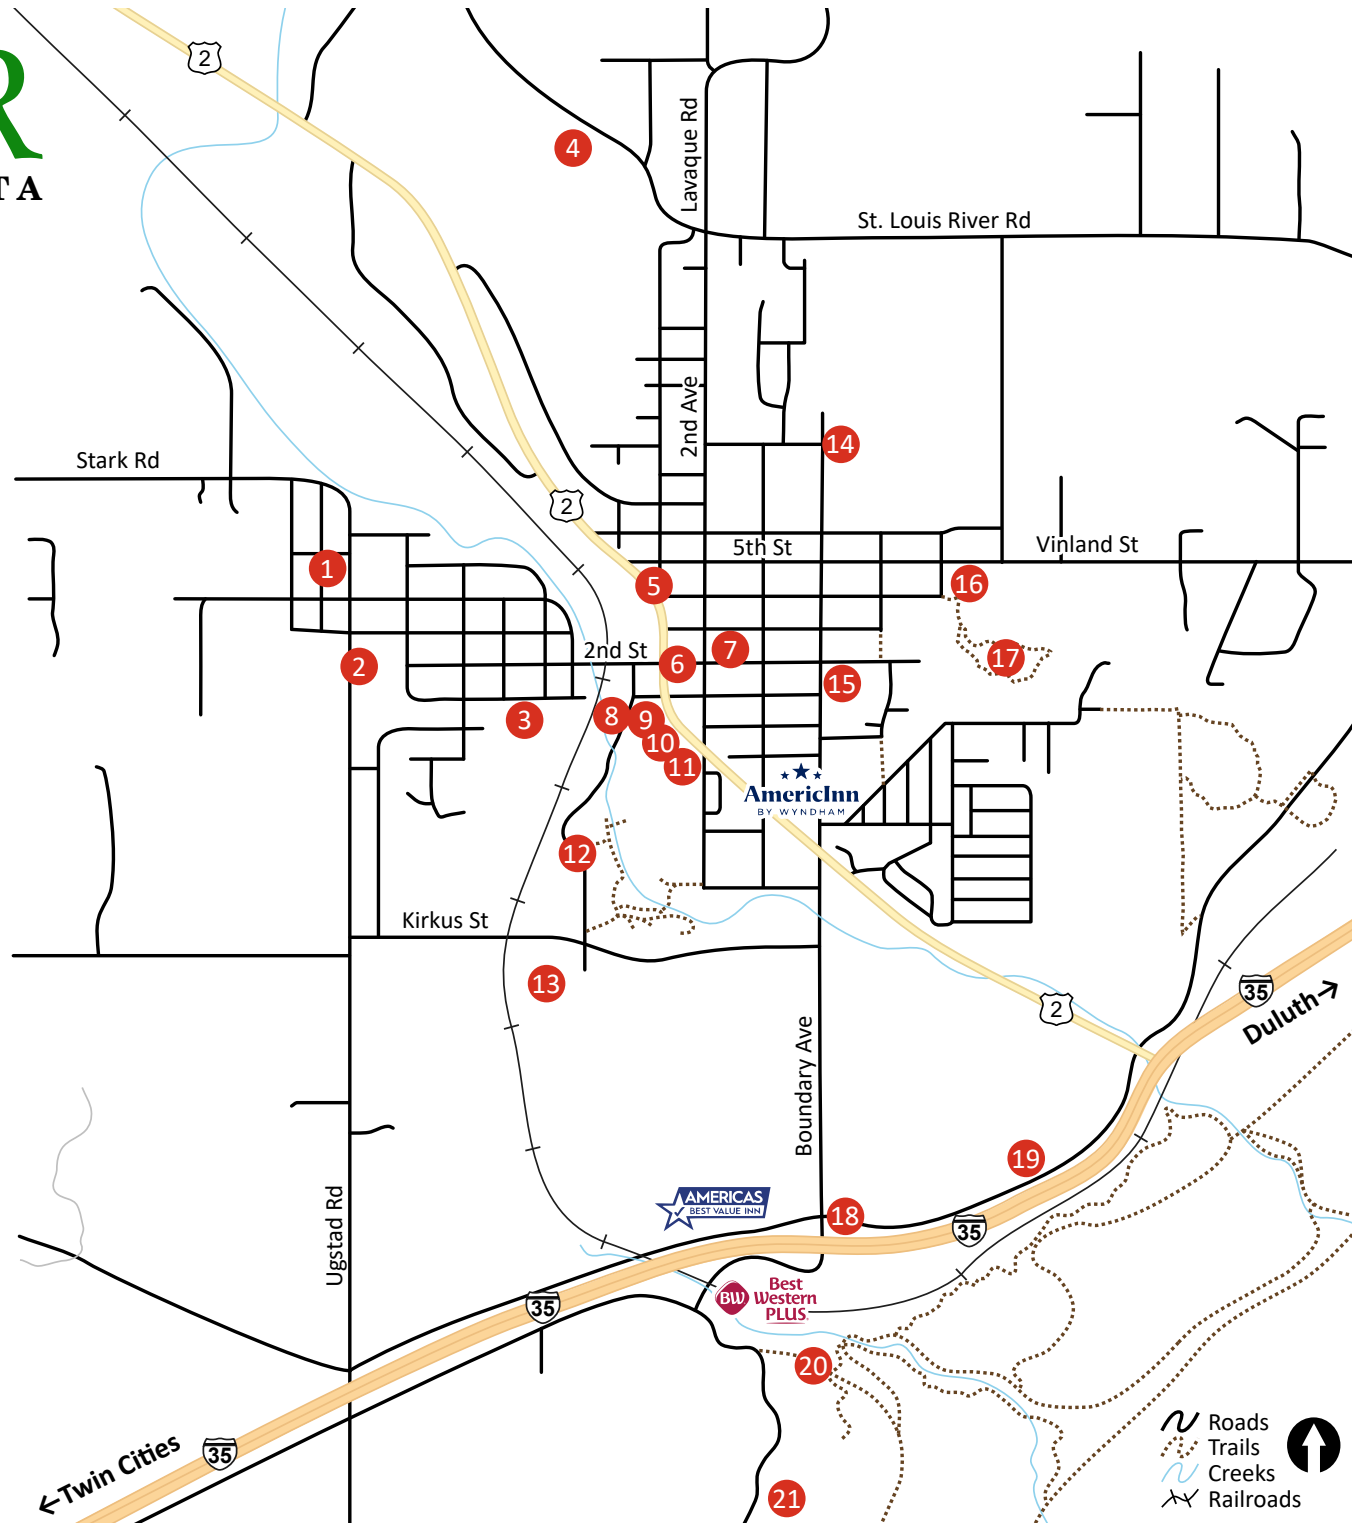

CITY OF PROCTOR MINNESOTA

Points of Interest

- 1 Midway Park
- 2 Proctor High/Middle School
- 3 St. Rose Playground
- 4 North Proctor Park
- 5 Business District
- 6 USPS Post Office
- 7 Proctor Sport Court
- 8 Proctor Area Community Center
- 9 Proctor Historical Museum
- 10 Train and Jet Monuments
- 11 Proctor Golf Course
- 12 Proctor Regional Recreation Center
- 13 St. Luke's Sports and Event Center
- 14 Fairgrounds/Proctor Speedway
- 15 Klang Memorial Park
- 16 Bay View Elementary School
- 17 Bay View School Forest
- 18 Skyline Parkway Scenic Byway
- 19 Thompson Hill Information Center
- 20 Superior Hiking Trail Trailhead
- 21 Spirit Mountain Recreation Area

Playground	Mountain Bike Trail
Ball Field	Ice Rink
Sport Court	Golf Course
Walking Track	Adventure Park
Hiking Trail	Sliding Hill

Made possible by the Statewide Health Improvement Partnership, Minnesota Department of Health